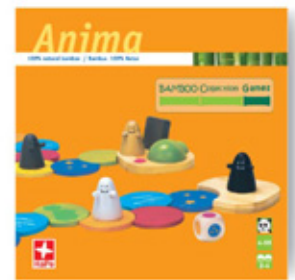

895040

Anima

Little ghosts are lost. Help the ghosts get back to the graveyard but be careful and avoid the dangers.

For 2-4 players. From 4 years of age.

Package size:
24.5 x 24.5 x 6 cm
9.65 x 9.65 x 2.36 inches