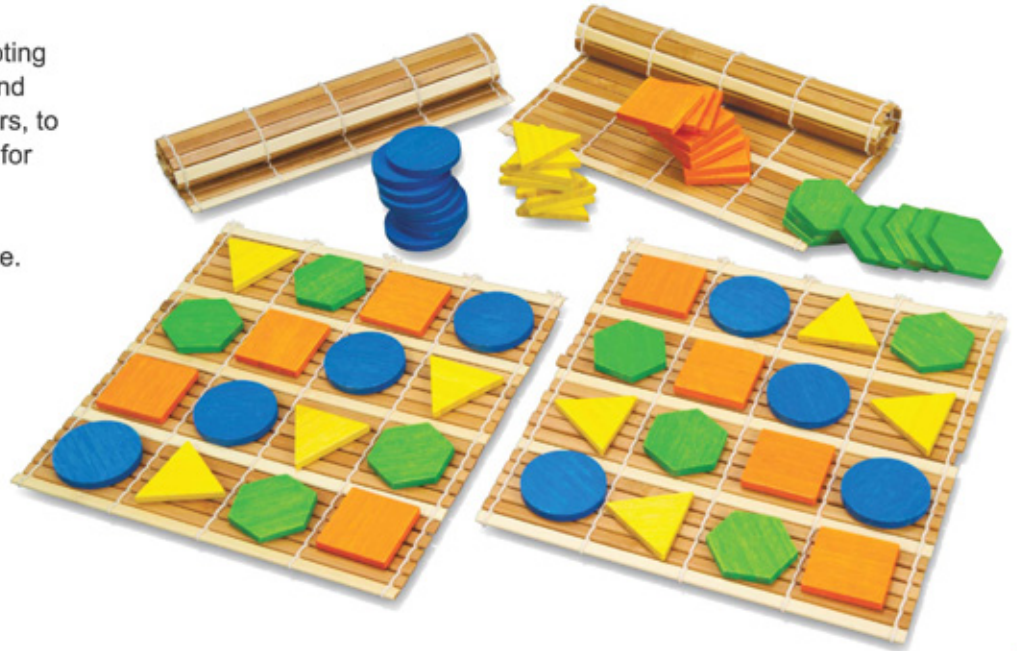

## KOMBINO

A new exciting strategy game promoting color and shape recognition. Vivid and shining tiles, painted with water colors, to be placed on a natural bamboo mat for great fun with learning experience.

For 2-4 players. From 4 years of age.

Package size:

33 x 33 x 7 cm

13.10 x 13.10 x 2.76 inches

19  
●●●●

new  
neu

897512