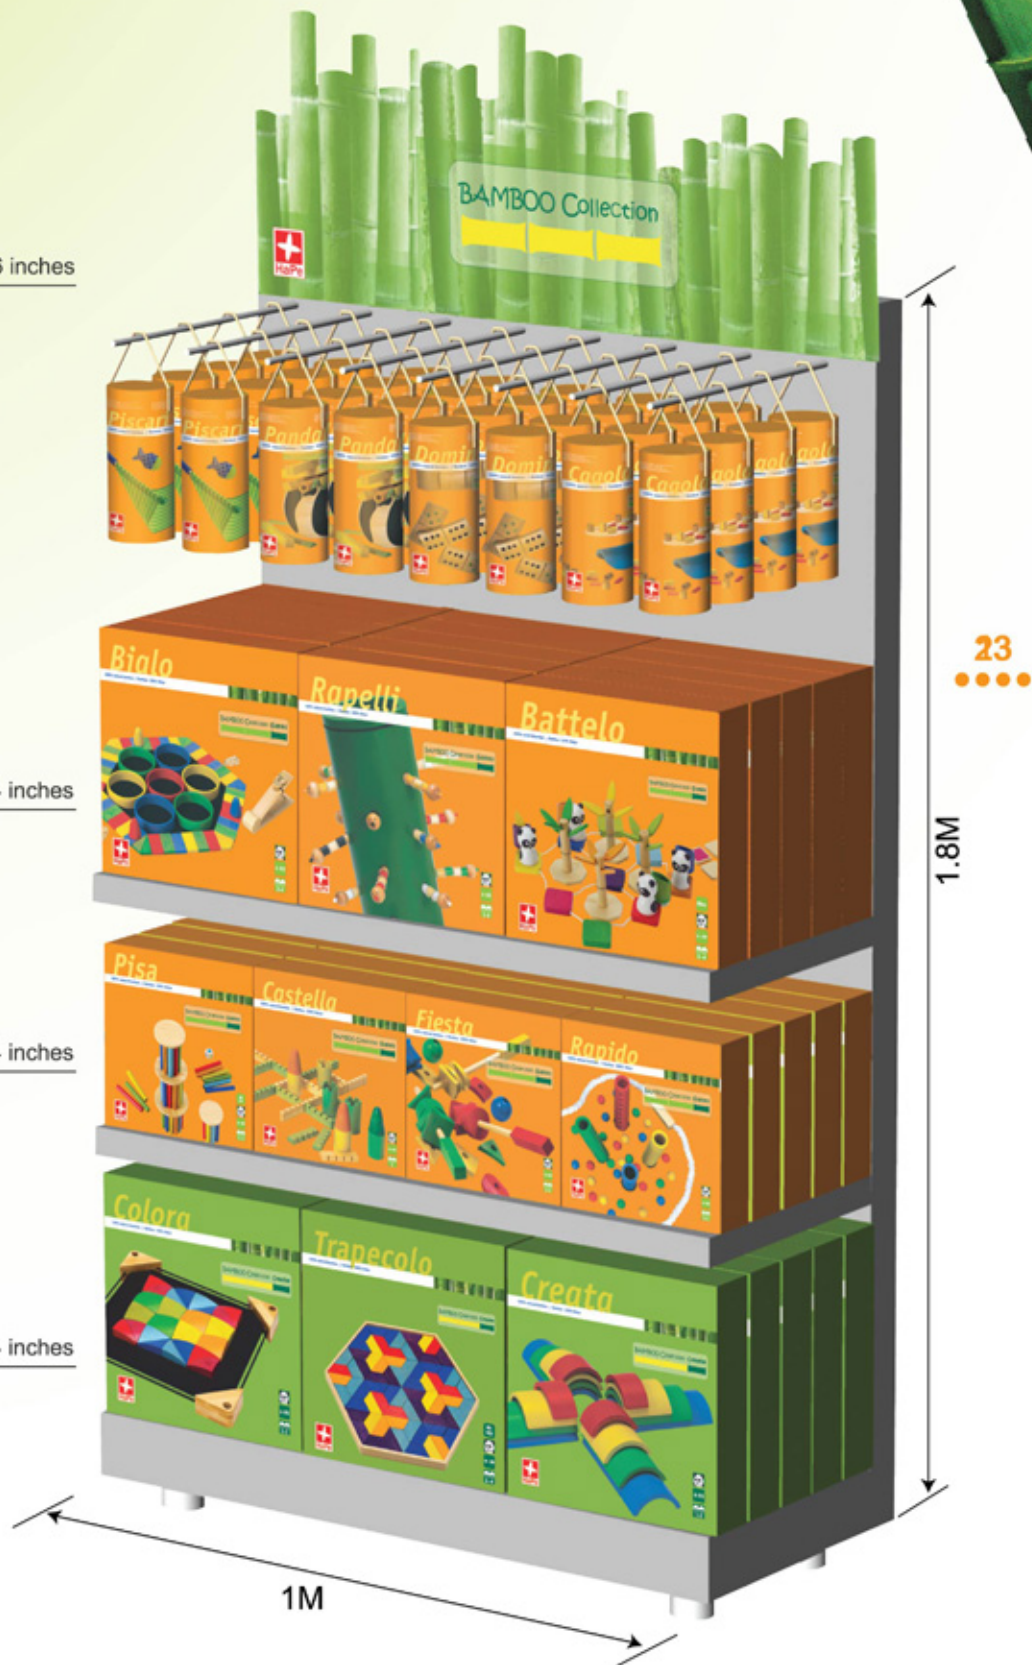

Bamboo

collection 2008