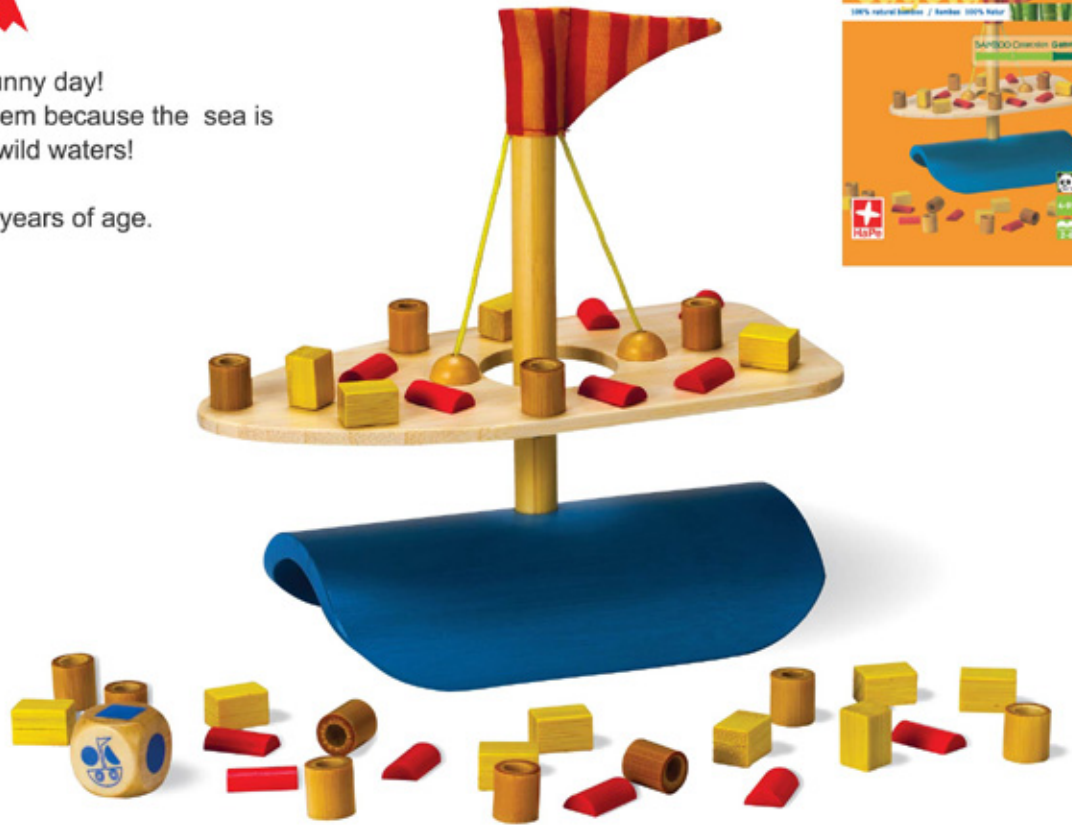

## Domino

For 2-4 players. From 4 years of age.

Package size:  
Ø12 x 20 cm  
Ø4.72 x 7.87 inches

895110

# Cagola

Let's go sailing on this sunny day!  
Loading might be a problem because the sea is rough. Balancing fun on wild waters!

For 2-4 players. From 4 years of age.

Package size:  
Ø12 x 20 cm  
Ø4.72 x 7.87 inches