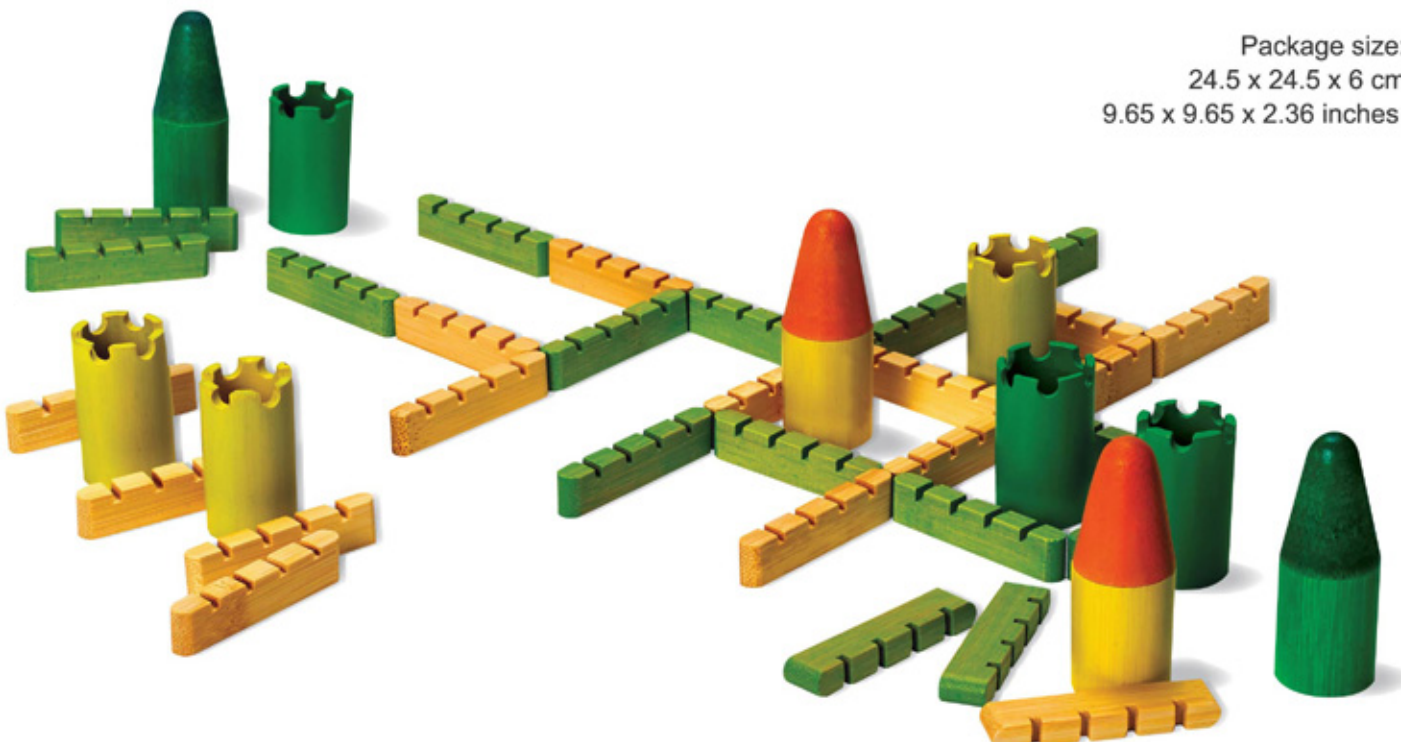

For 1-2 players. From 4 years of age.

Package size:

Ø12 x 20 cm

Ø4.72 x 7.87 inches

891111

## Fiesta

You're the party host, but you've got the ingredients for your skewers totally mixed up. Have your guests help you sort them all out.

For 2 or 4 players. From 4 years of age.

Package size:  
24.5 x 24.5 x 6 cm  
9.65 x 9.65 x 2.36 inches

## Castella

More players mean more fun! Build your own castle quickly in this exciting strategy game.

For 2 players. From 4 years of age.

Package size:  
24.5 x 24.5 x 6 cm  
9.65 x 9.65 x 2.36 inches

SPECIAL OFFER